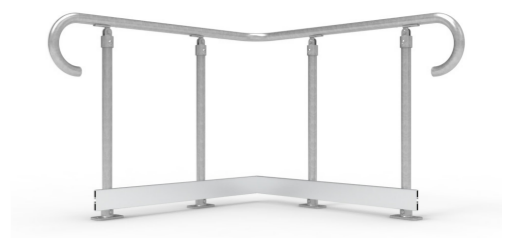

NoWeld Modular DDA Handrail

RAILS	40NB (48.3 OD) x 2.75mm x 880mm Rail NW48G-880 NW48Y-880	40NB (48.3mm OD) x 2.75mm x 1m Rail NW48G-1000 NW48Y-1000	40NB (48.3mm OD) x 2.75mm x 1275mm Rail NW48G-1275 NW48Y-1275	40NB (48.3mm OD) x 2.75mm x 2m Rail NW48G-2000 NW48Y-2000	DDA FITTING/CONNECTOR
NoWeld 150 Internal Expanding Joint to suit 48.3mm Connector NW48G-150	NoWeld 167 Post to Rail Adjustable 48.3mm Connector NW48G-167	NoWeld 173 48.3mm Angle Connector NW48G-173	NoWeld 746 Assist Saddle Wall Bracket 48.3mm NW48G-746 * Fixings Included	NoWeld 751 Assist adjustable angle post saddle 48.3mm Connector NW48G-751 * Fixings Included	DDA POST
NoWeld Angled End Post Surface Mount NWAEP-SMG NWAEP-SMY	NoWeld Angled End Post Vertical Mount NWAEP-VMG NWAEP-VMY	NoWeld Angled Through Post Surface Mount NWATP-SMG NWATP-SMY	NoWeld Angled Through Post Vertical Mount NWATP-VMG NWATP-VMY	MOUNTING OPTIONS	NoWeld 132 Surface Mount Flange 48.3mm Connector NW48G-132
NoWeld 134 Ground Socket NW48G-134	NoWeld 146 Side Mount Flange 48.3mm Connector NW48G-146	NoWeld 152 Slope Base Flange (0° - 11°) NW48G-152	NoWeld 246 Side Railing Base NW48G-246	END TREATMENT	NoWeld Handrail Bend 40NB 45 degree NWB40-45 NWB40-45-Y
NoWeld Handrail Bend 40NB 90 degree NWB40-90 NWB40-90-Y	NoWeld Handrail Bend 40NB 180 degree NWB40-180 NWB40-180-Y	NoWeld Closure Bend NWCB NWCB-Y	NoWeld Closure Bend 30 Degrees NWCB-30 NWCB-30-Y	NoWeld Closure Bend 45 Degrees NWCB-45 NWCB-45-Y	NoWeld 133 Plastic End Cap NW48G-133
NoWeld 133 Plastic End Cap NW48G-133	TOE BOARD	Toe Board 100mm 6 metres – Aluminium TB100-A	Toe Board 150mm Heavy 6 metres – Aluminium TB150-A	Toe-Board Joiner TBJ200	Toe-Board Clamp to suit 63mm Post TBC63-A
Toe-Board Clamp to suit 48mm Post TBC48-A	Toe-board Corner Connector – Galvanised TBCC	Toe Board Variable Angle Connector – Galvanised TBVC