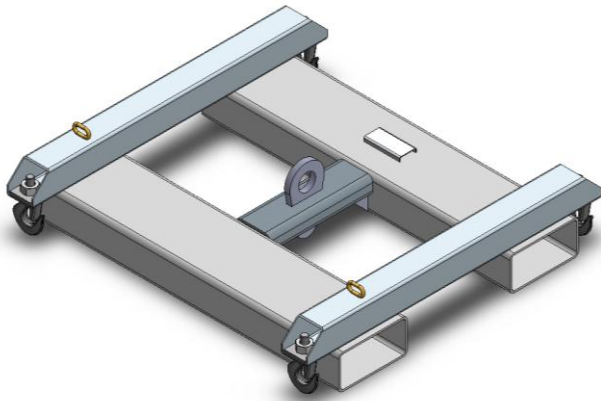

FORKLIFT / CRANE - SLIP-ON BULK BAG JIB MFBB300 SPECIFICATIONS

Type MFBB300 Slip-On Bulk Bag Jib

The type MFBB300 Slip-On Bulk Bag Jib attachment is designed with 4 lifting points to suit standard Bulk Bags.

The Jib is fitted with four (4) safety swivel hooks.

SPECIFICATIONS:

- Pocket Size: 185 x 85mm
- Pocket Centres: 500mm
- Working Load Limit (WLL): 3000kg
- Unit Weight: 85kg
- Load Centre: 450mm
- Hook Centres: 800mm