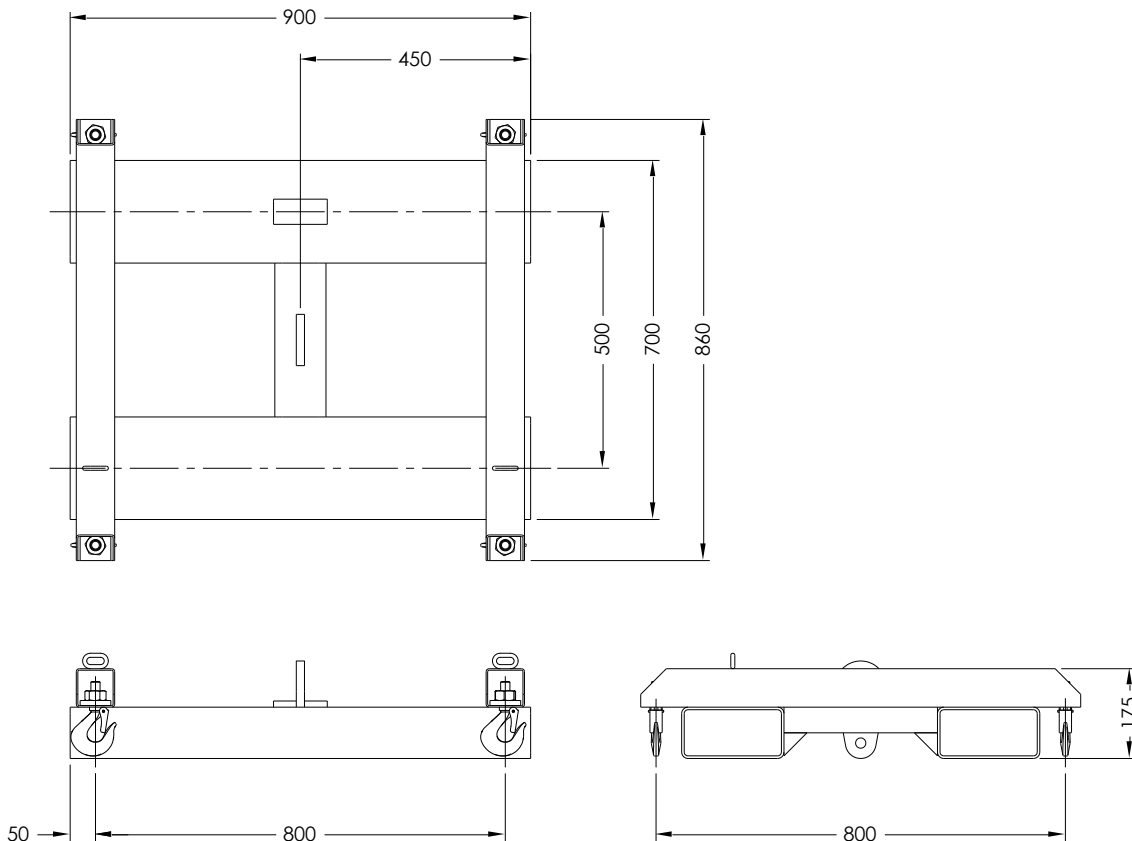

FORKLIFT / CRANE - SLIP-ON BULK BAG JIB MFBB300 SPECIFICATIONS

Type MFBB300 Slip-On Bulk Bag Jib

The type MFBB300 Slip-On Bulk Bag Jib attachment is designed with 4 lifting points to suit standard Bulk Bags.

The Jib is fitted with four (4) safety swivel hooks.

SPECIFICATIONS:

- Pocket Size: 185 x 85mm
- Pocket Centres: 500mm
- Working Load Limit (WLL): 3000kg
- Unit Weight: 85kg
- Load Centre: 450mm
- Hook Centres: 800mm